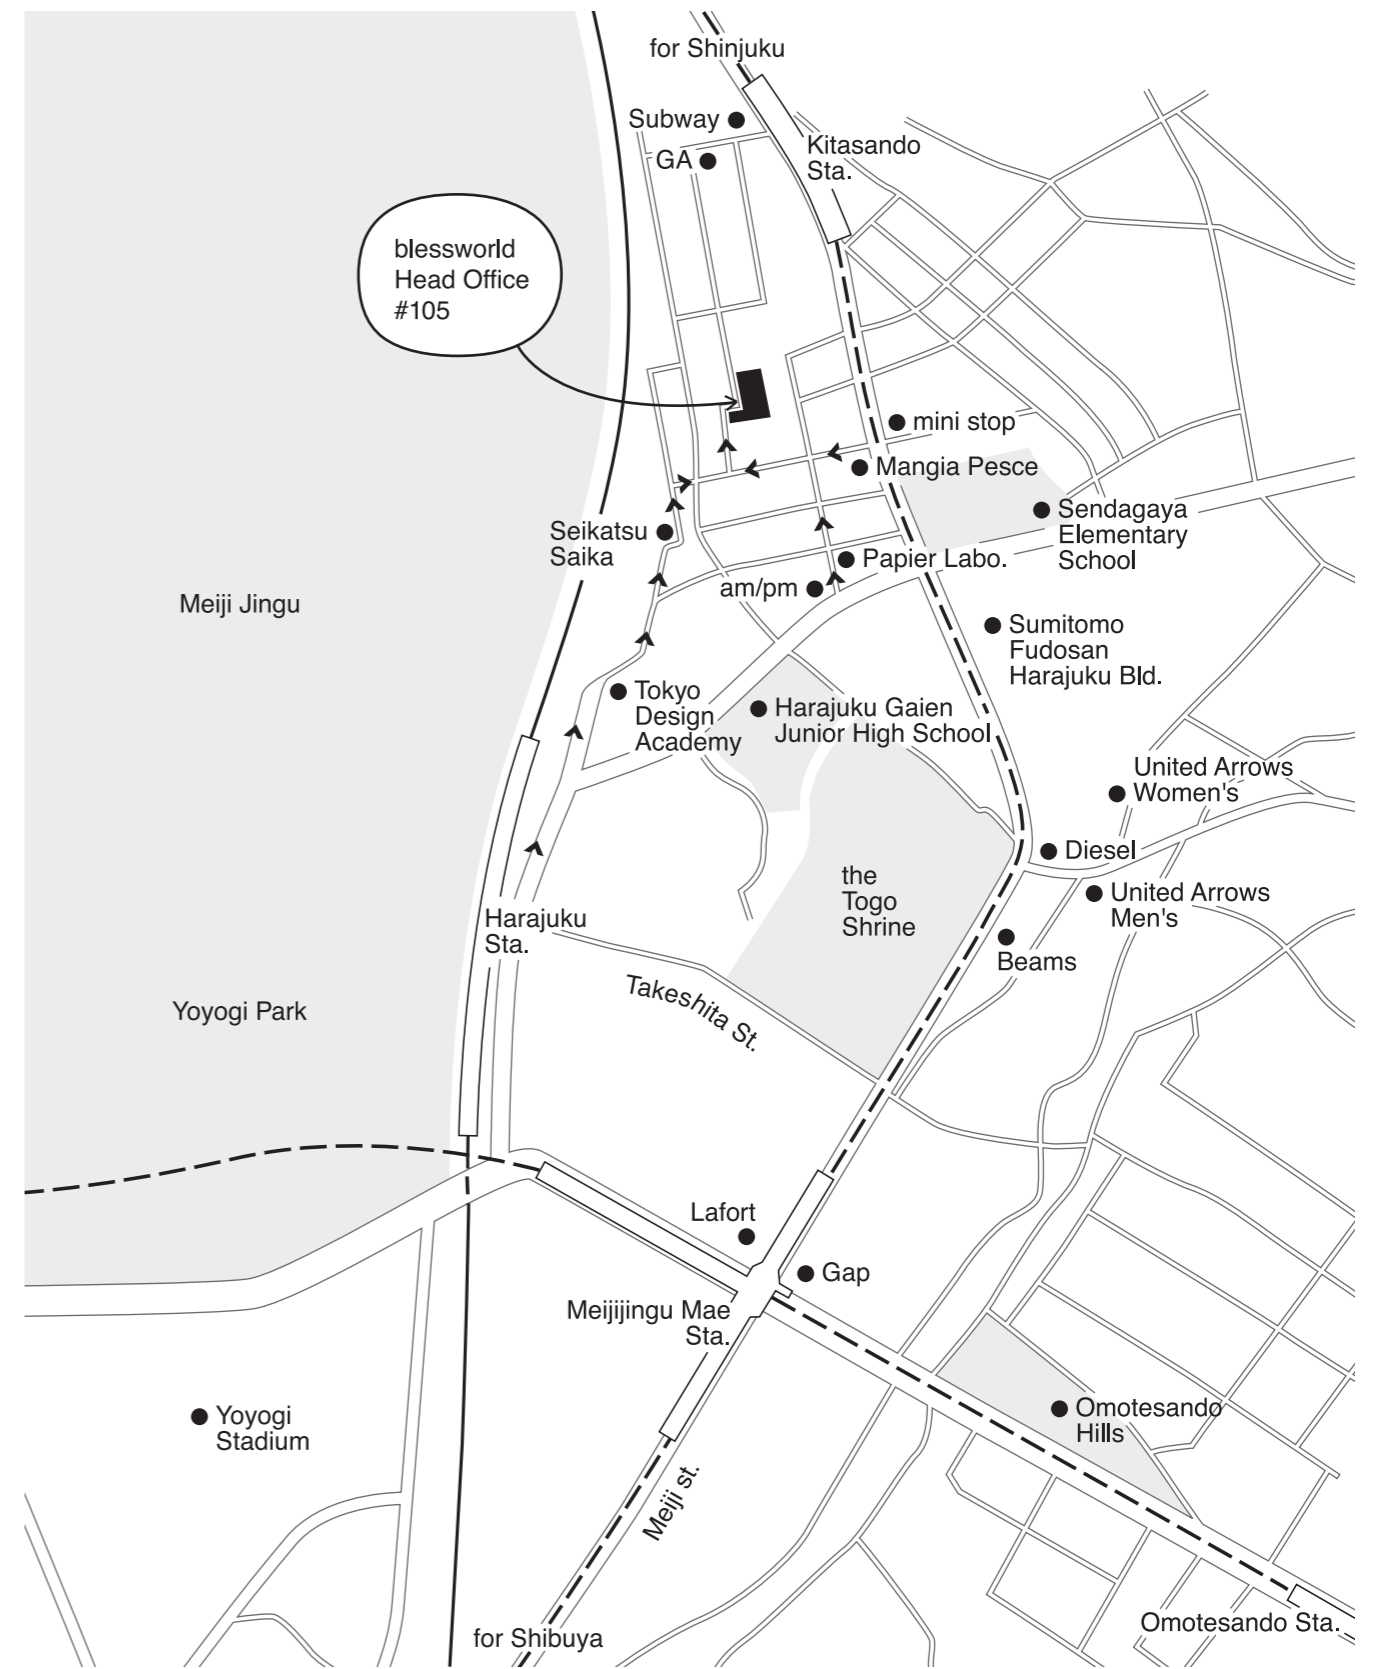

blessworld Seoul Office
 9-1001 Chung-hwa APT Itaewon-dong,
 Yongsan-gu, Seoul, Korea

Tel: +82-2-3448-5152
 Fax: +82-2-514-5456

blessworld

Head Office
 #105 Toko Harajuku Pair City 3-3-23
 Sendagaya Shibuya-ku Tokyo 151-0051 Japan